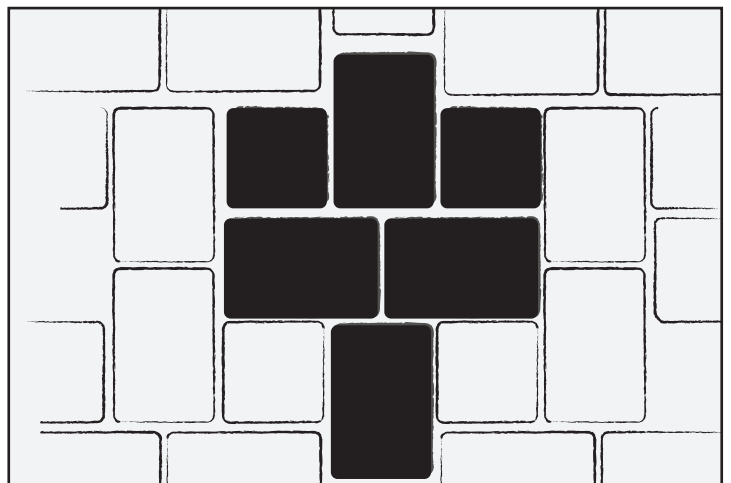

DUBLIN COBBLE® 3-PIECE & LARGE SQUARE

3-Piece Pattern A

3-Piece Pattern B

3-Piece & Lg. Square C

Large Rectangle Running Bond D

Large Rectangle-90° Herringbone E

Large Rectangle & Square 1 Pattern F

DUBLIN COBBLE® 3-PIECE & LARGE SQUARE (CONTINUED)

Lg. Rectangle & Square 45° Herringbone Modified G

Pattern H