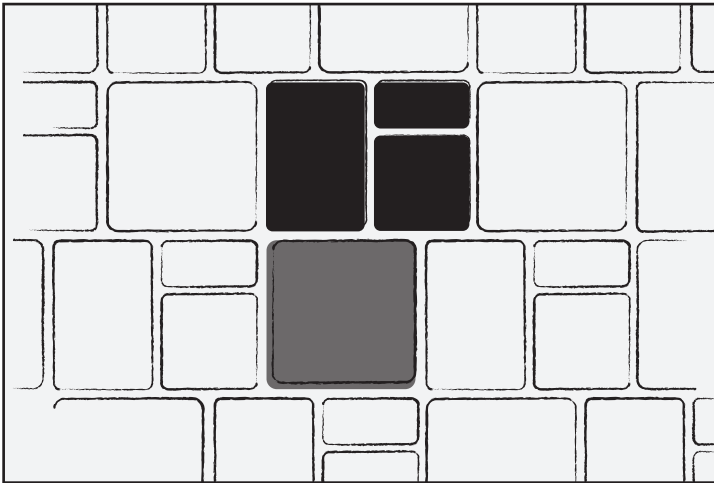

DUBLIN COBBLE® 3-PIECE & LARGE SQUARE

3-Piece Pattern A

3-Piece Pattern B

3-Piece & Lg. Square C

Large Rectangle Running Bond D

Large Rectangle-90° Herringbone E

Large Rectangle & Square 1 Pattern F

DUBLIN COBBLE® 3-PIECE & LARGE SQUARE (CONTINUED)

Lg. Rectangle & Square 45° Herringbone Modified G

Pattern H