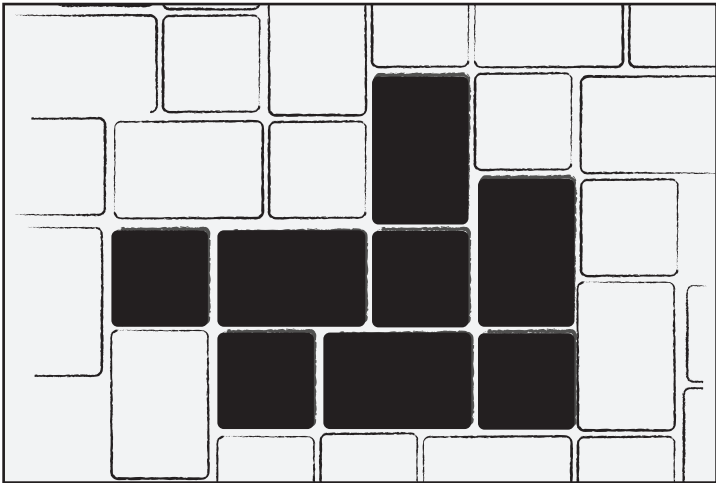

DUBLIN COBBLE® 3-PIECE & LARGE SQUARE

3-Piece Pattern A

3-Piece Pattern B

3-Piece & Lg. Square C

Large Rectangle Running Bond D

Large Rectangle-90° Herringbone E

Large Rectangle & Square 1 Pattern F

DUBLIN COBBLE® 3-PIECE & LARGE SQUARE (CONTINUED)

Lg. Rectangle & Square 45° Herringbone Modified G

Pattern H