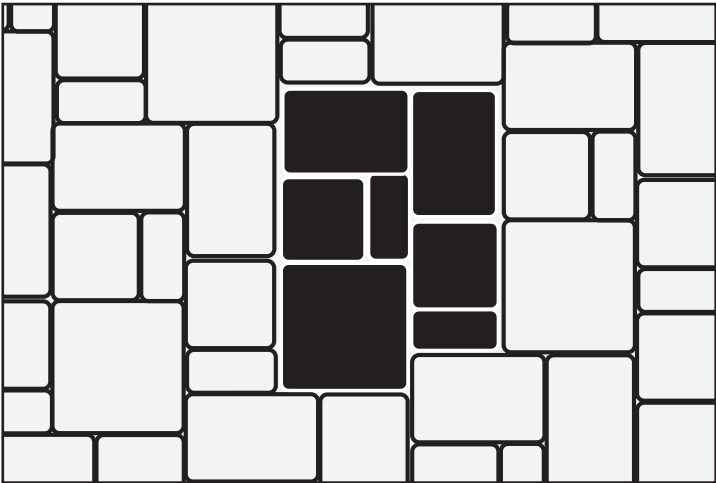

DUBLIN COBBLE® 3-PIECE & LARGE SQUARE

3-Piece Pattern A

3-Piece Pattern B

3-Piece & Lg. Square C

Large Rectangle Running Bond D

Large Rectangle-90° Herringbone E

Large Rectangle & Square 1 Pattern F

DUBLIN COBBLE® 3-PIECE & LARGE SQUARE (CONTINUED)

Lg. Rectangle & Square 45° Herringbone Modified G

Pattern H