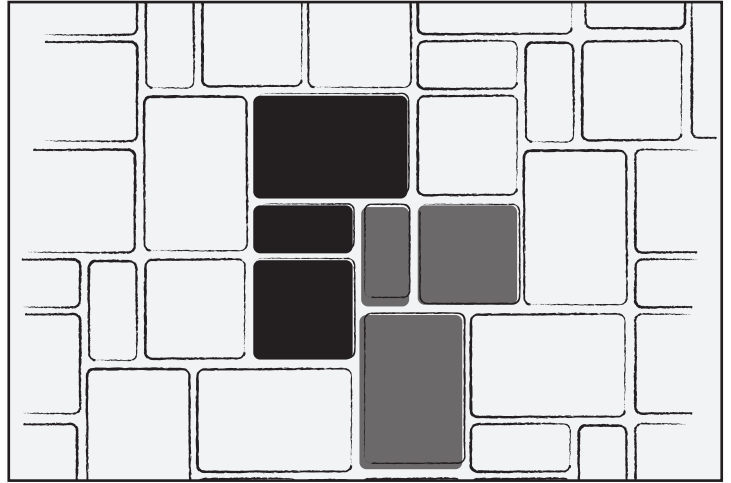

DUBLIN COBBLE® 3-PIECE & LARGE SQUARE

3-Piece Pattern A

3-Piece Pattern B

3-Piece & Lg. Square C

Large Rectangle Running Bond D

Large Rectangle-90° Herringbone E

Large Rectangle & Square 1 Pattern F

DUBLIN COBBLE® 3-PIECE & LARGE SQUARE (CONTINUED)

Lg. Rectangle & Square 45° Herringbone Modified G

Pattern H