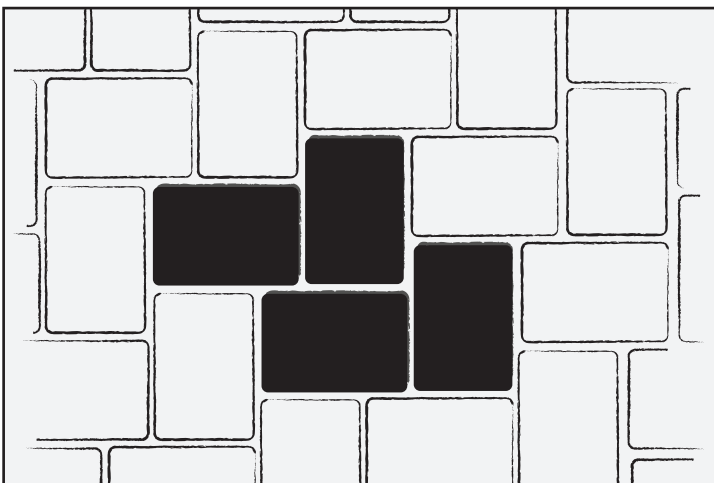

DUBLIN COBBLE® 3-PIECE & LARGE SQUARE

3-Piece Pattern A

3-Piece Pattern B

3-Piece & Lg. Square C

Large Rectangle Running Bond D

Large Rectangle-90° Herringbone E

Large Rectangle & Square 1 Pattern F

DUBLIN COBBLE® 3-PIECE & LARGE SQUARE (CONTINUED)

Lg. Rectangle & Square 45° Herringbone Modified G

Pattern H