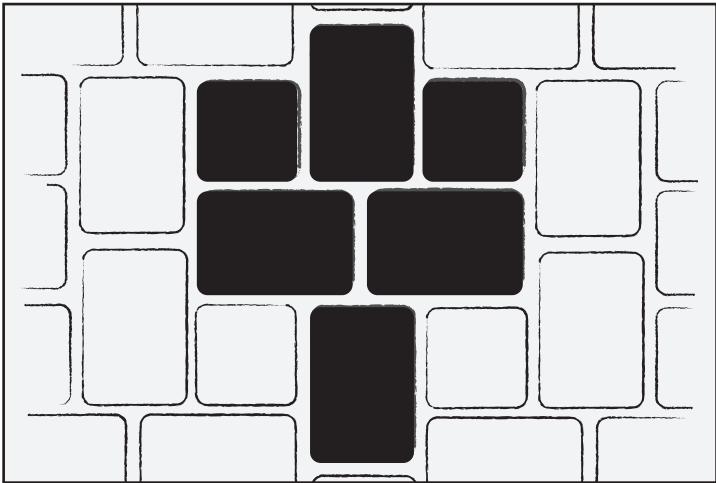

CAPE COBBLE®

Running Bond

90° Herringbone

I-Pattern