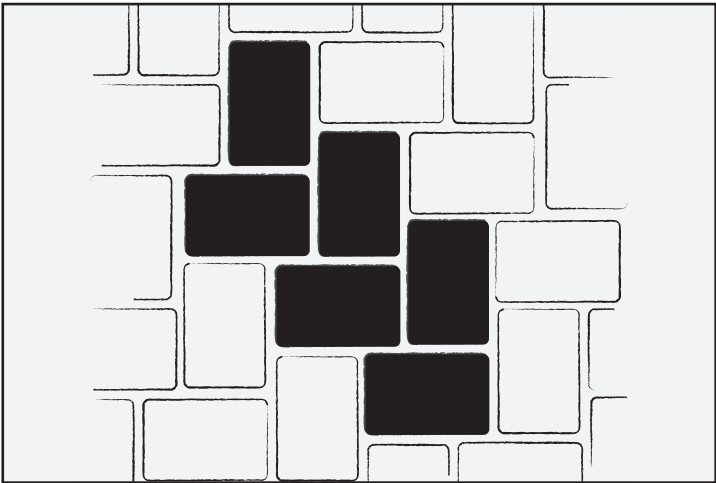

CAPE COBBLE®

Running Bond

90° Herringbone

I-Pattern