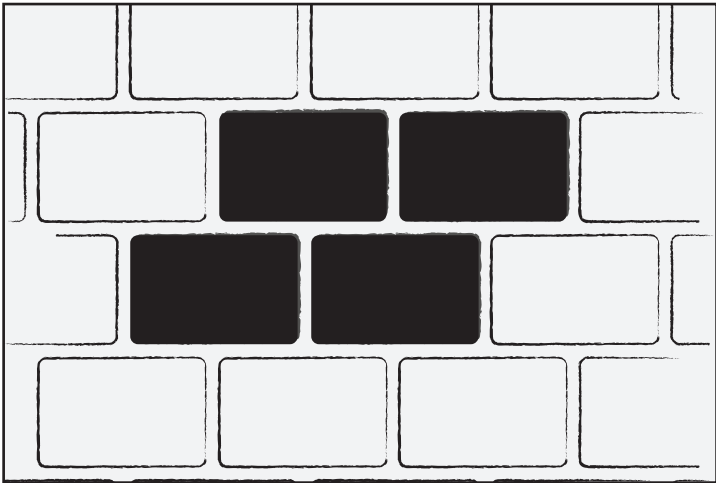

CAPE COBBLE®

Running Bond

90° Herringbone

I-Pattern